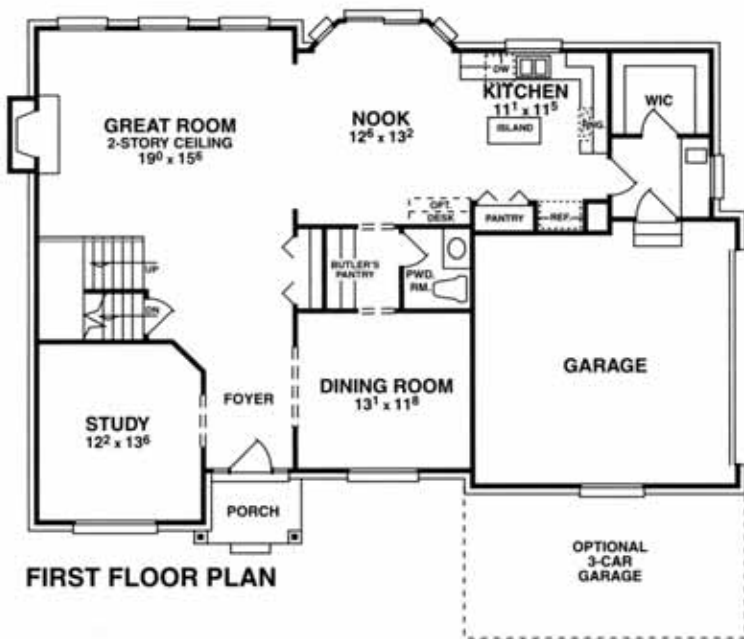

The HOMESTEAD CLASSIC Colonial

Elevation A

Tony VanOyen
DEVELOPMENT LLC
 Office 248-437-0261 Model 248-437-2070

All information contained herein was accurate at the time of publication. Price, plans, specifications, color and materials are subject to change without notice or obligation. Artwork is conceptual and may vary in construction. Floor plan dimensions are approximate.

The HOMESTEAD CLASSIC Colonial

Elevation B

Elevation C

Elevation D

All information contained herein was accurate at the time of publication. Price, plans, specifications, color and materials are subject to change without notice or obligation. Artwork is conceptual and may vary in construction.