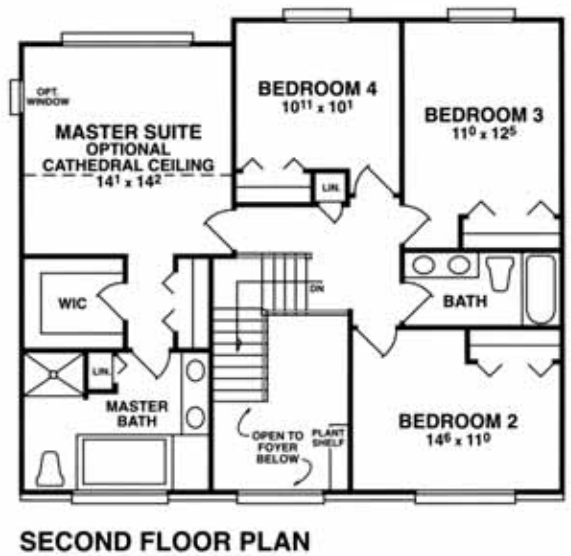

The **HOMWOOD** Colonial

Elevation A

**Tony VanOyen**  
**DEVELOPMENT LLC**  
 Office 248-437-0261 Model 248-437-2070

All information contained herein was accurate at the time of publication. Price, plans, specifications, color and materials are subject to change without notice or obligation. Artwork is conceptual and may vary in construction. Floor plan dimensions are approximate.

# The HOMEWOOD Colonial

Elevation B