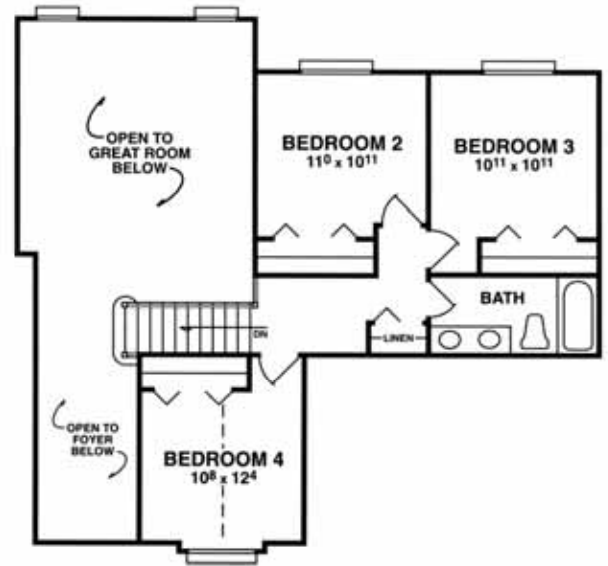

The **PINECREST** First Floor Master

Elevation A

Tony VanOyen
DEVELOPMENT LLC
 Office 248-437-0261 Model 248-437-2070

All information contained herein was accurate at the time of publication. Price, plans, specifications, color and materials are subject to change without notice or obligation. Artwork is conceptual and may vary in construction. Floor plan dimensions are approximate.

**The PINECREST
First Floor Master**

Elevation B

Elevation C

Elevation D

Elevation E

All information contained herein was accurate at the time of publication. Price, plans, specifications, color and materials are subject to change without notice or obligation. Artwork is conceptual and may vary in construction.